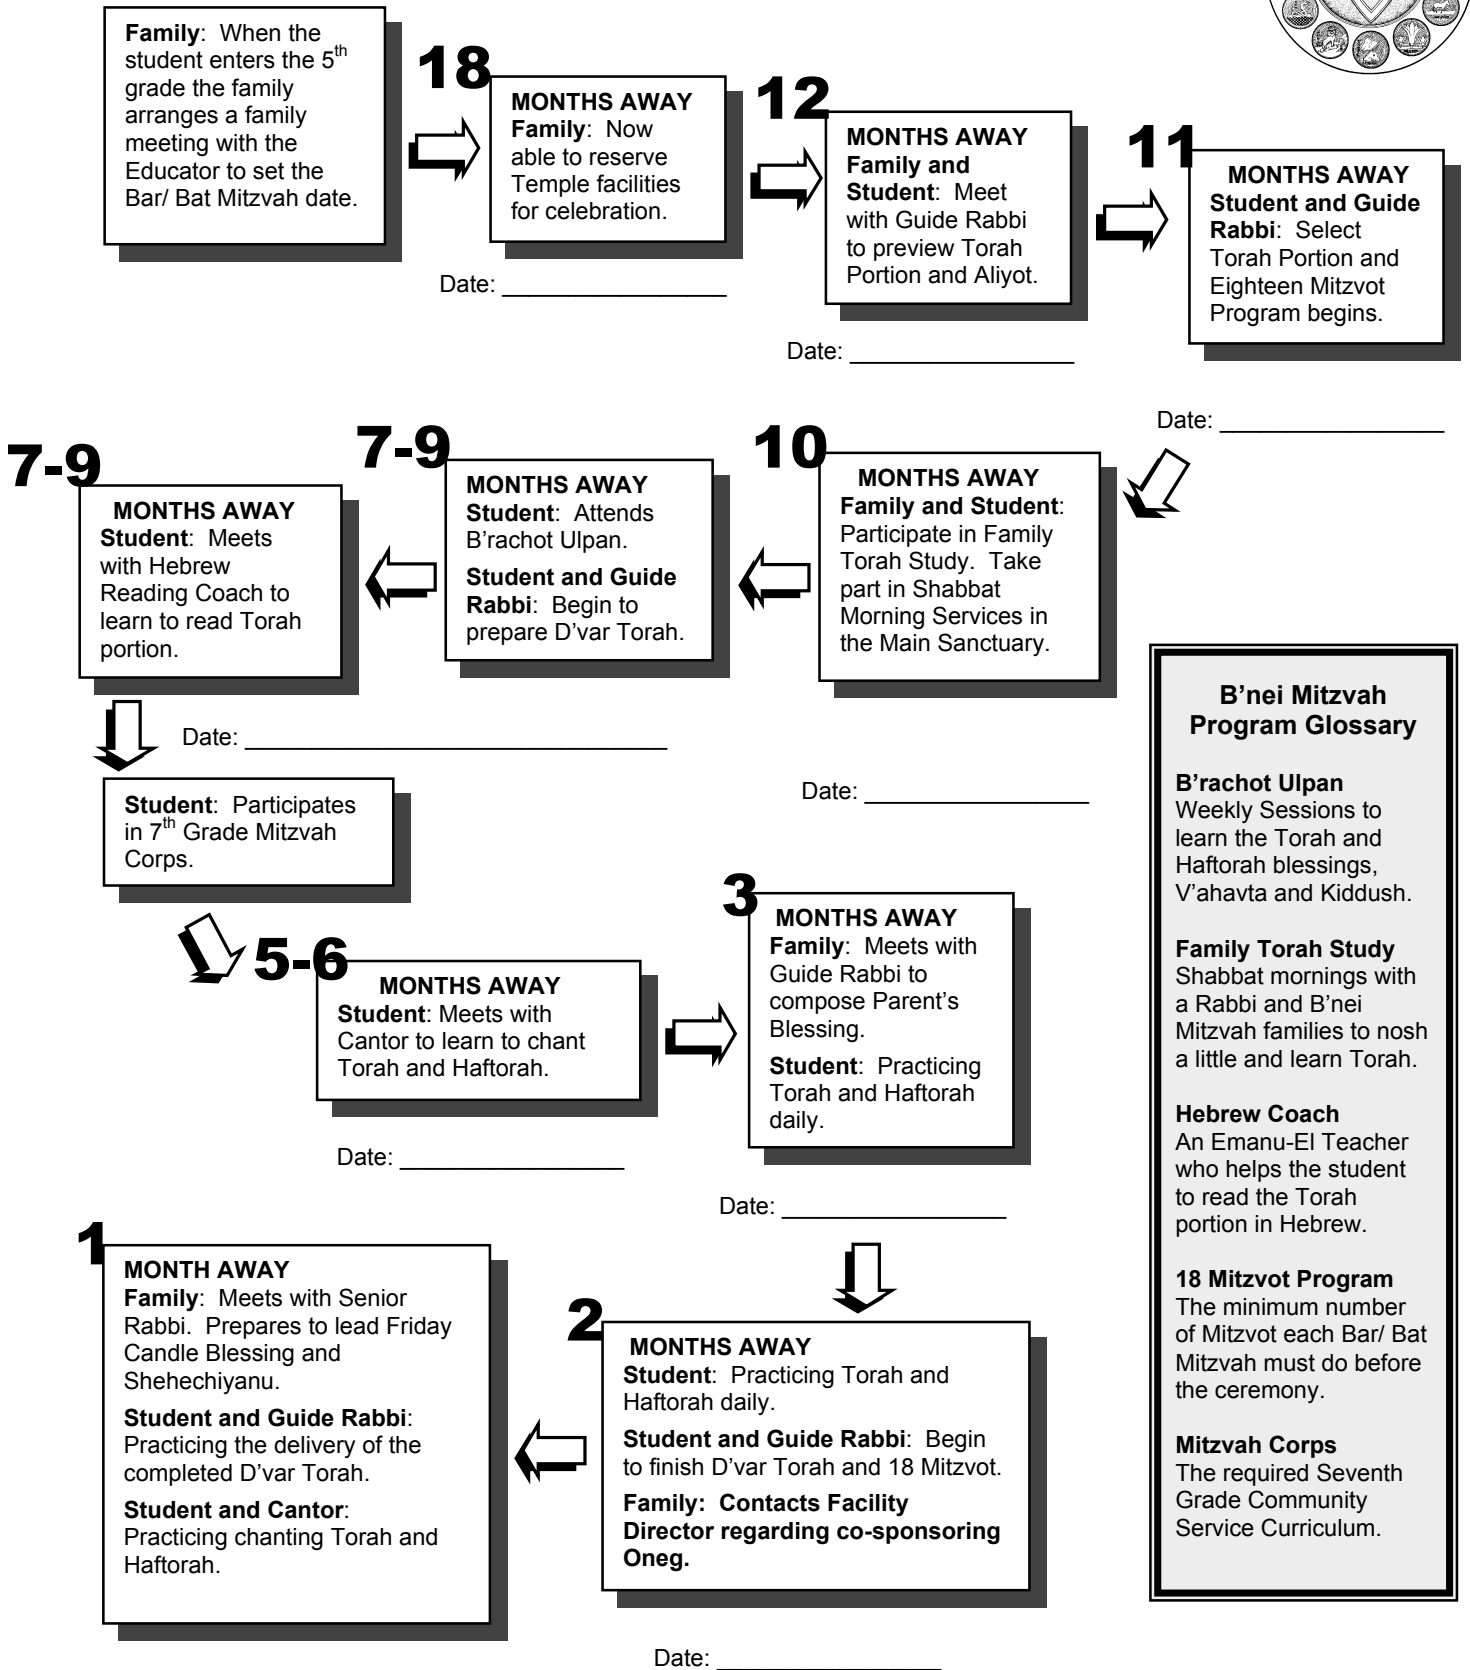

Congregation Emanu-El B'nei Mitzvah Program

~Main Sanctuary~

B'nei Mitzvah Program Glossary

B'rachot Ulpan
 Weekly Sessions to learn the Torah and Haftarah blessings, V'ahavta and Kiddush.

Family Torah Study
 Shabbat mornings with a Rabbi and B'nei Mitzvah families to nosh a little and learn Torah.

Hebrew Coach
 An Emanu-El Teacher who helps the student to read the Torah portion in Hebrew.

18 Mitzvot Program
 The minimum number of Mitzvot each Bar/ Bat Mitzvah must do before the ceremony.

Mitzvah Corps
 The required Seventh Grade Community Service Curriculum.