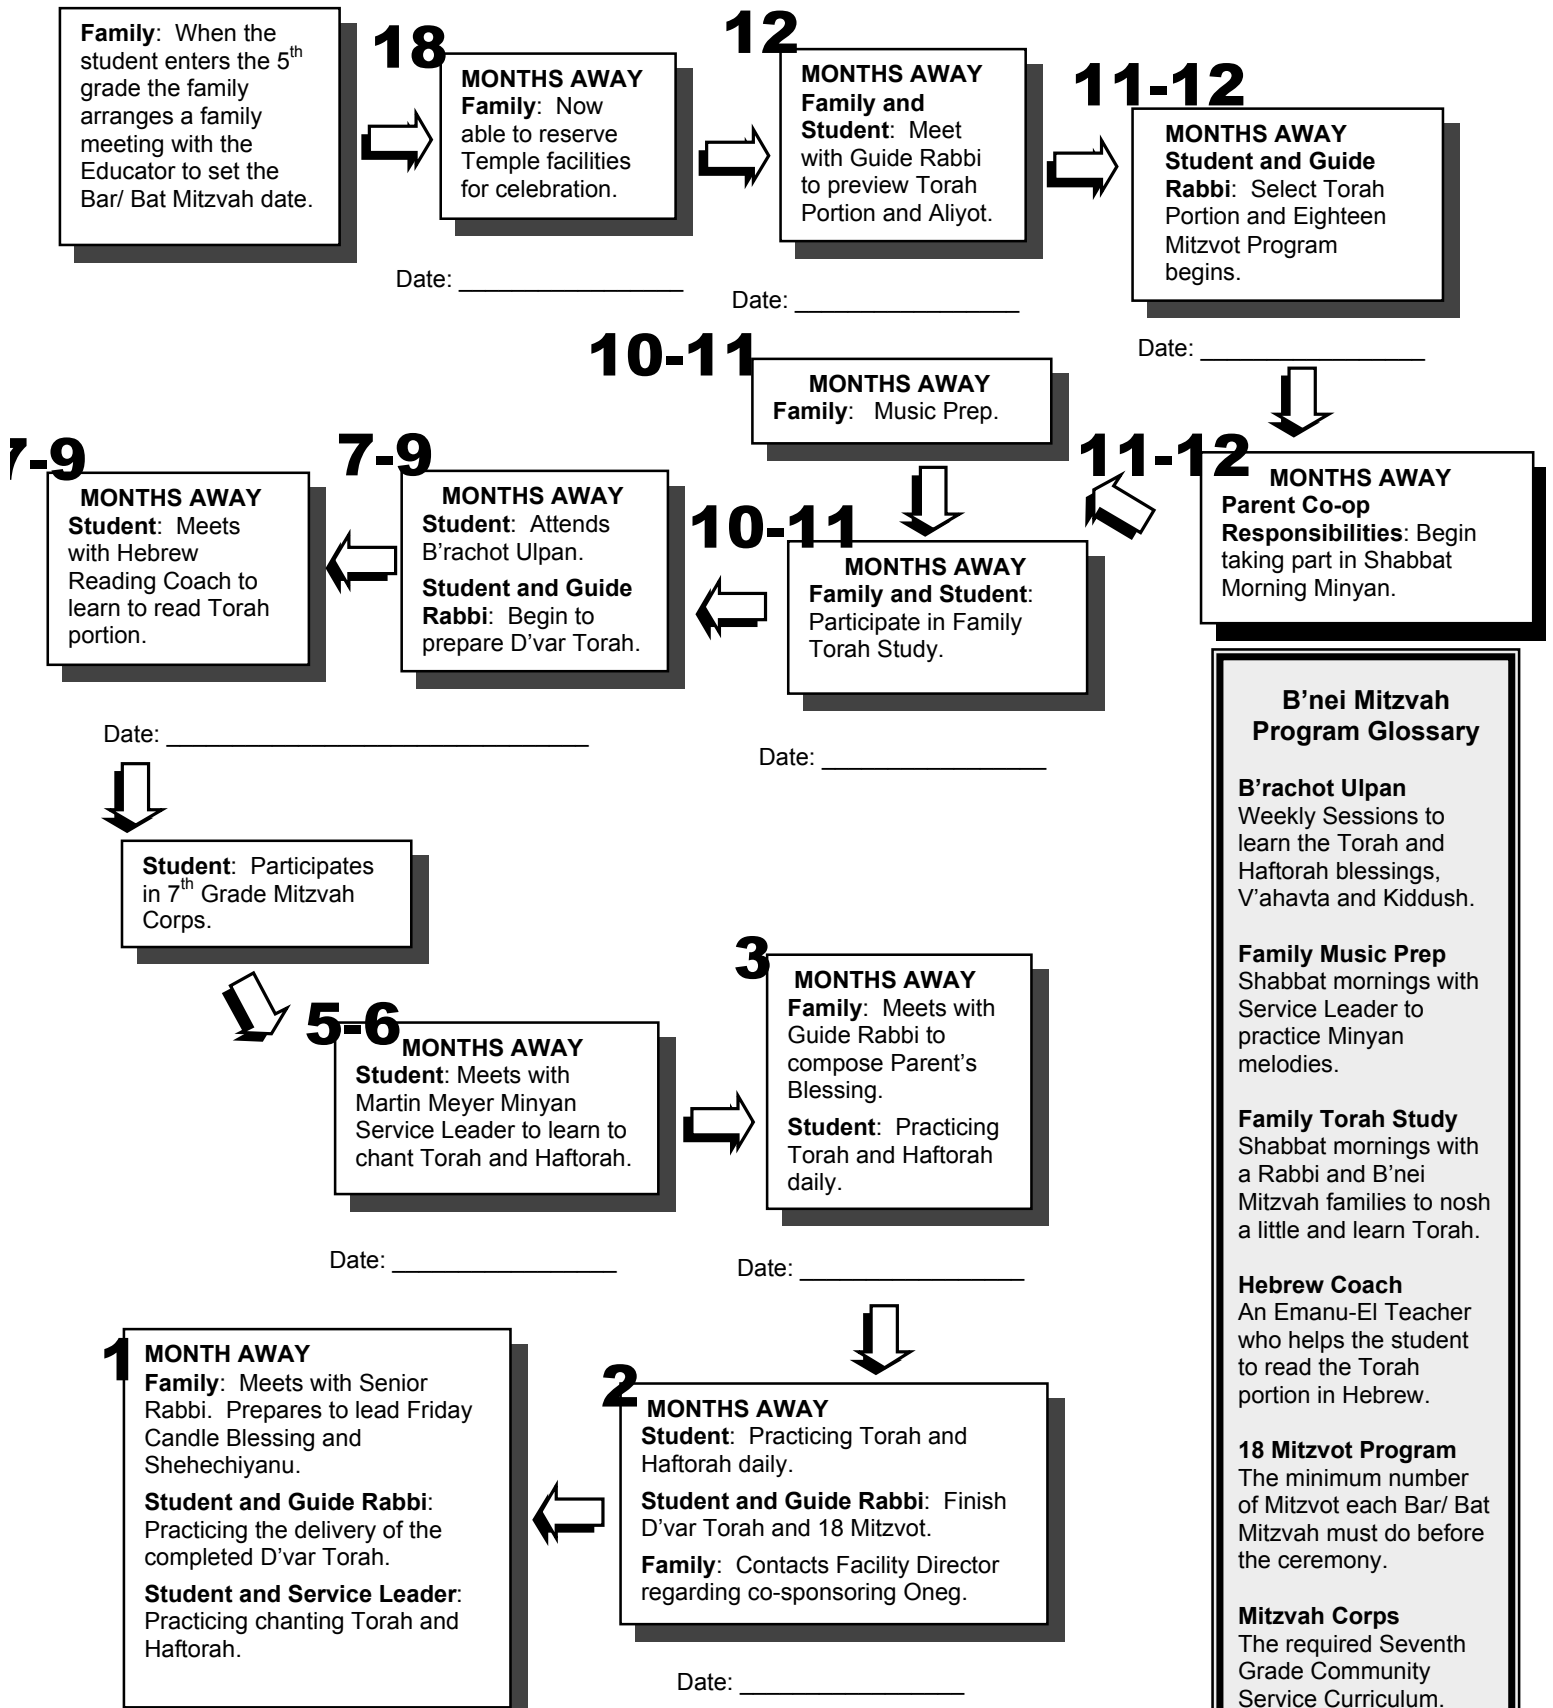

Congregation Emanu-El B'nei Mitzvah Program

~Martin Meyer Sanctuary~

B'nei Mitzvah Program Glossary

B'rachot Ulpan
 Weekly Sessions to learn the Torah and Haftarah blessings, V'ahavta and Kiddush.

Family Music Prep
 Shabbat mornings with Service Leader to practice Minyan melodies.

Family Torah Study
 Shabbat mornings with a Rabbi and B'nei Mitzvah families to nosh a little and learn Torah.

Hebrew Coach
 An Emanu-El Teacher who helps the student to read the Torah portion in Hebrew.

18 Mitzvot Program
 The minimum number of Mitzvot each Bar/ Bat Mitzvah must do before the ceremony.

Mitzvah Corps
 The required Seventh Grade Community Service Curriculum.